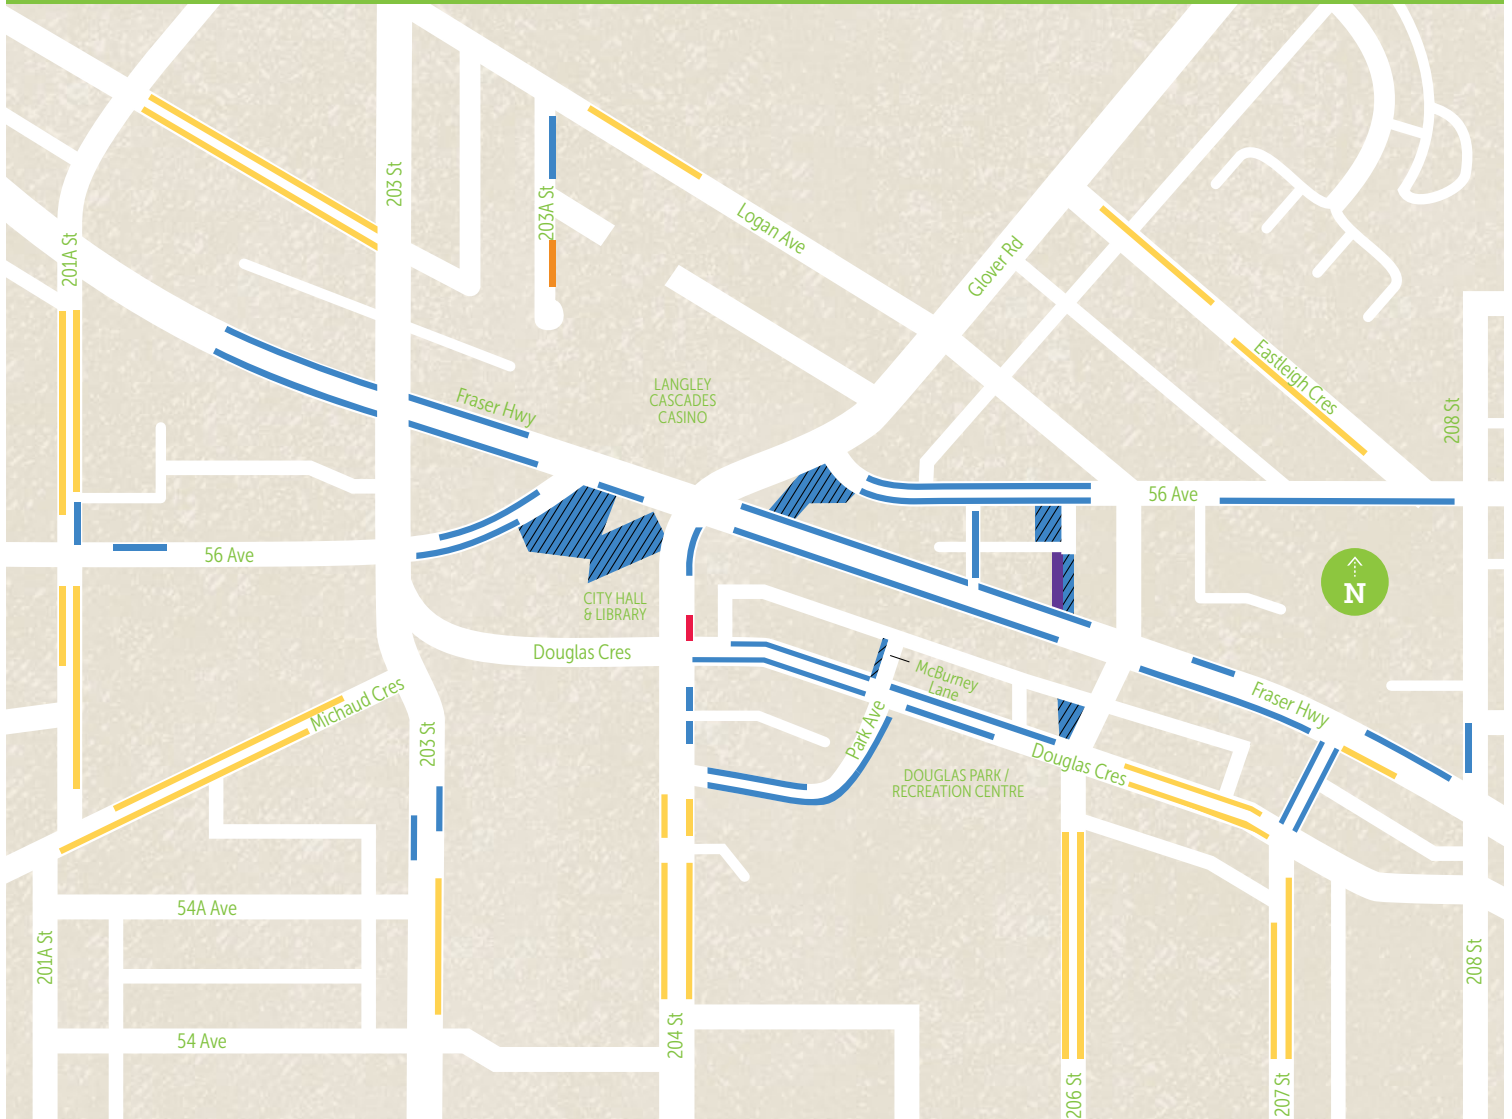

WHERE TO PARK?

LEGEND

-  On-Street | Max 3 hrs
-  On-Street | Max 72 hrs
-  Bus Parking Only
-  Off-Street | Max 3 hrs
-  Off-Street | Pay Lot
-  No Stopping Zone

Discover
Langleyside

FIND US   
discoverlangleyside.com