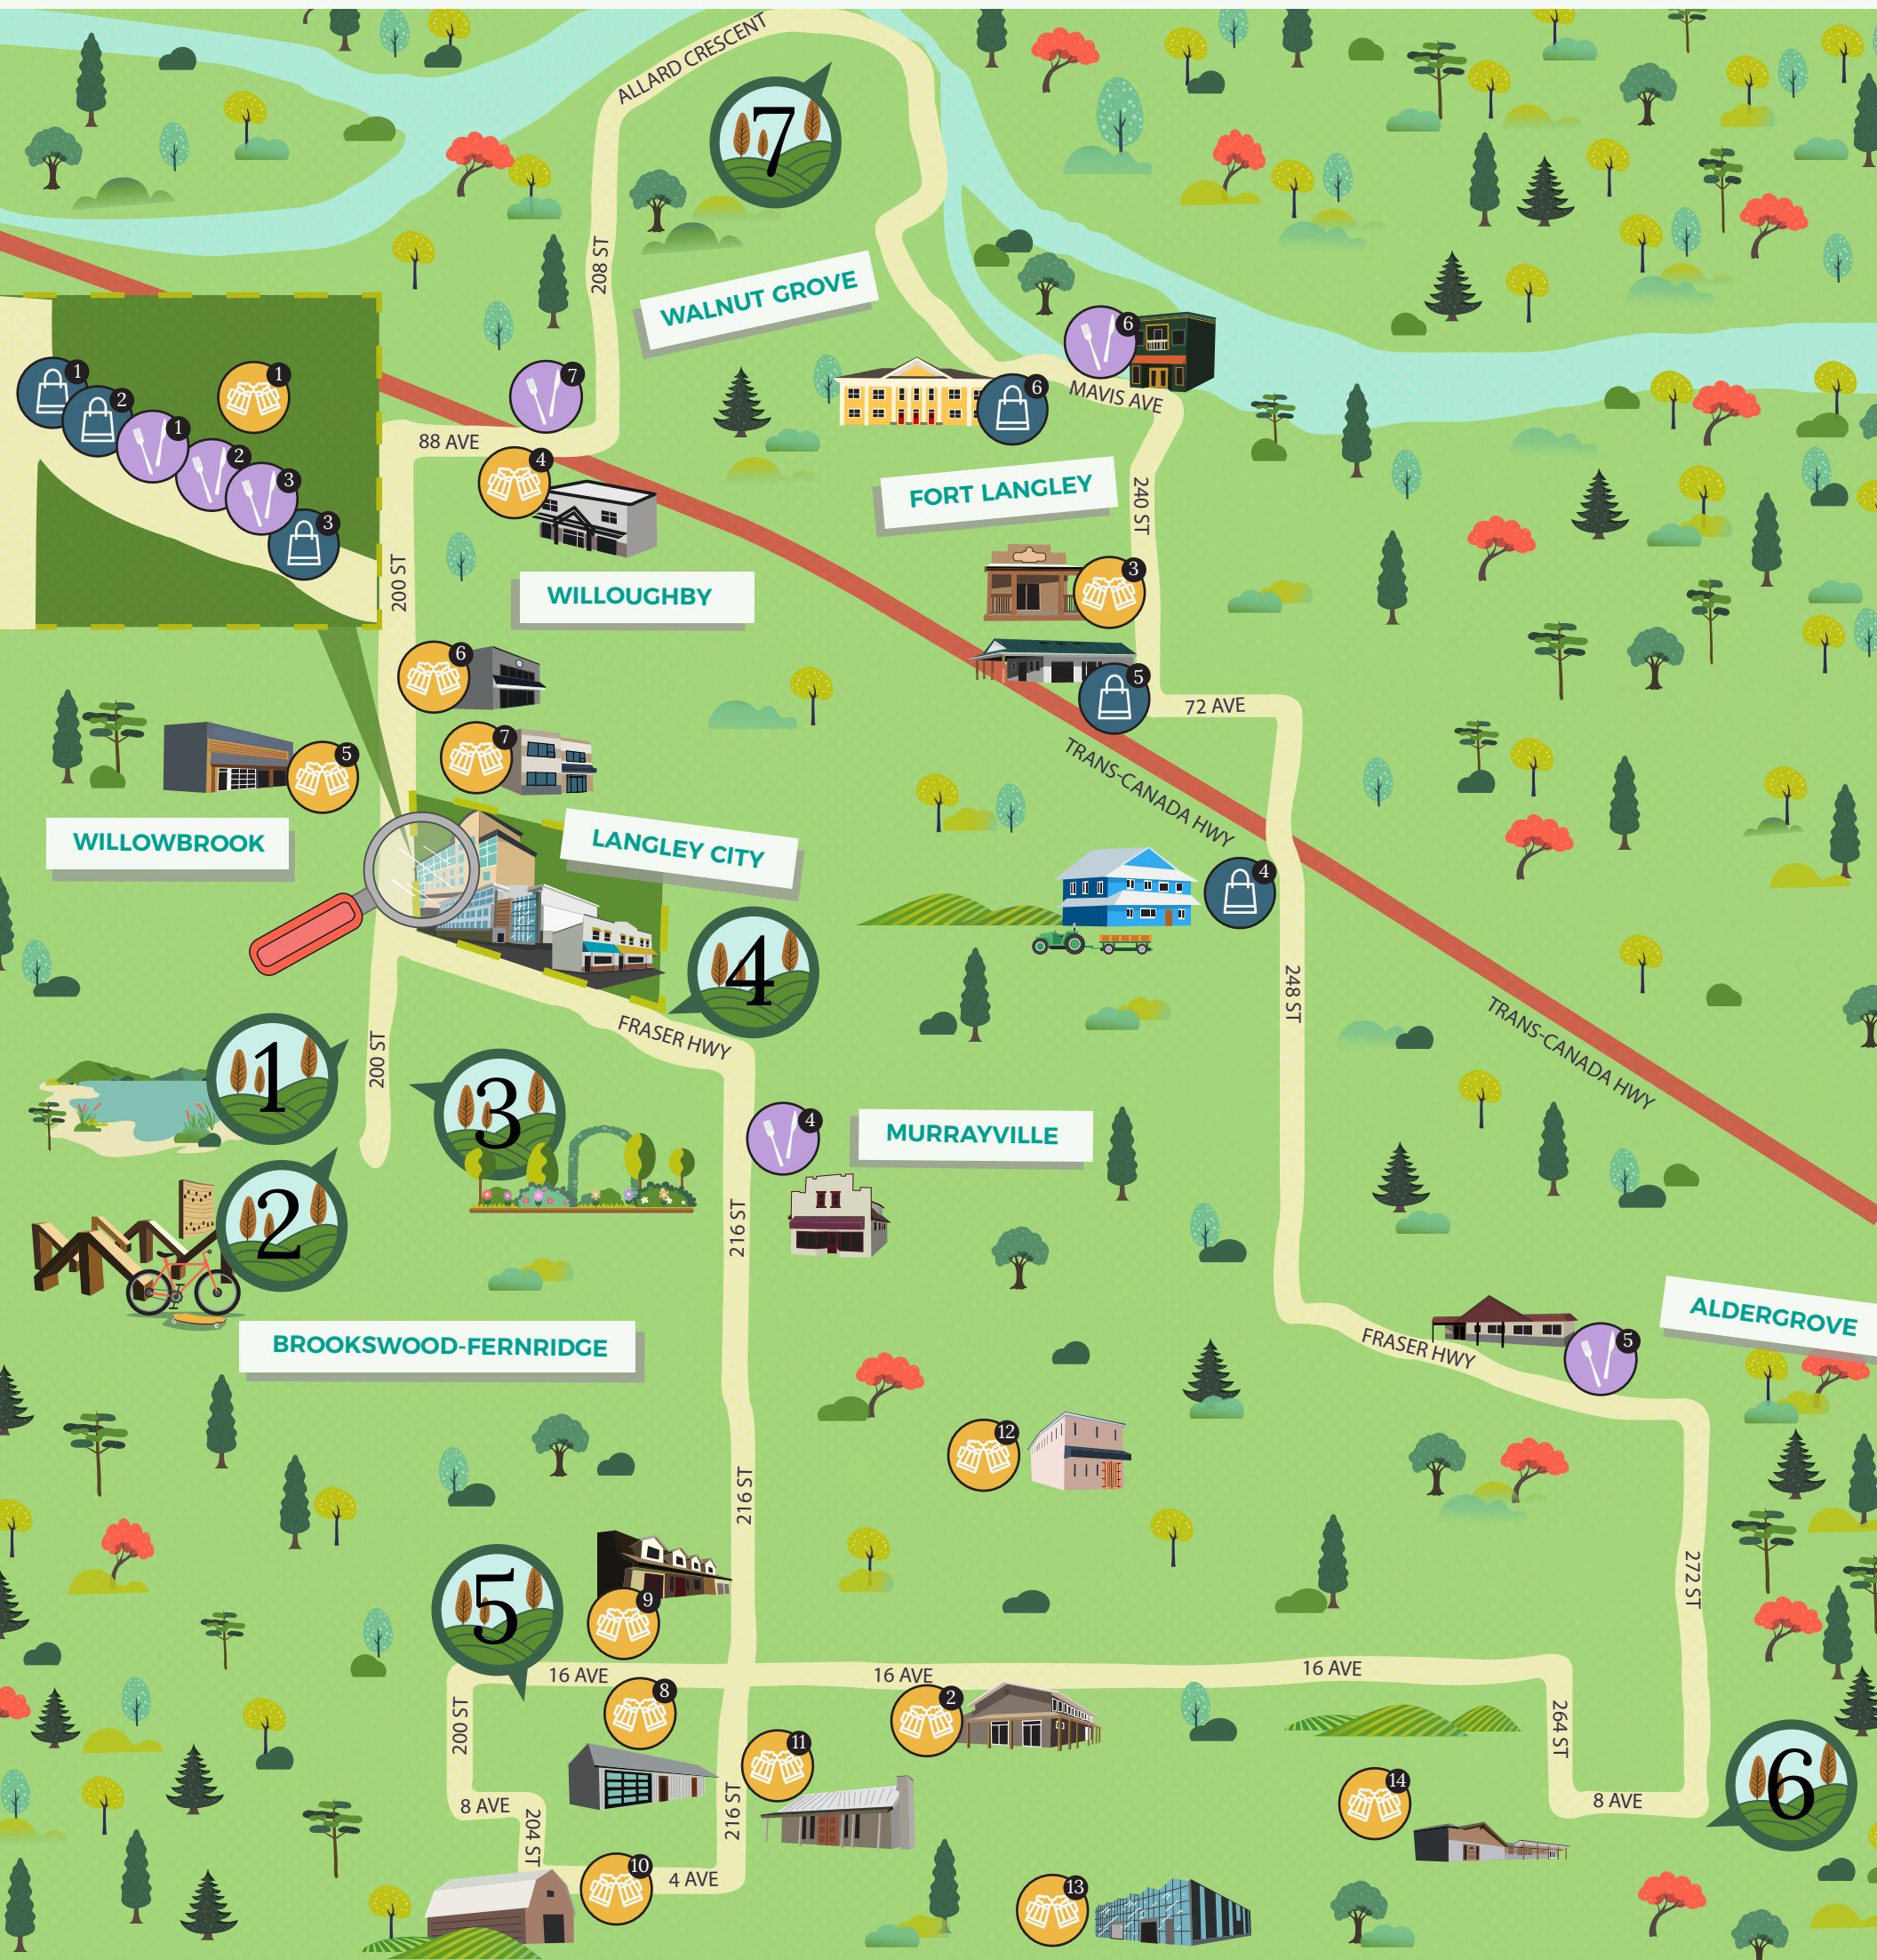

LANGLEY ROAD RALLY

CLICK MAP POINTS FOR DIRECTIONS

TOURISM
langley

Discover
Langley City

MAIN STOPS

- 1 Brydon Lagoon
- 2 Penzer Action Park
- 3 Sendall Botanical Gardens
- 4 Derek Doubleday Arboretum
- 5 Campbell Valley Regional Park
- 6 Aldergrove Regional Park
- 7 Derby Reach Regional Park

RESTAURANTS & CAFES

- 1 Leef and Stem
- 2 Olivo Pasta
- 3 Dal's Poke
- 4 Porter's Bistro
- 5 Bob's Bar n Grill
- 6 Saba Cafe & Bistro
- 7 Down 2 Earth Plant Parlour

SHOP LOCAL

- 1 Downtown Langley & Mural Walk
- 2 All of Oils
- 3 One Fish 2 Fish Fresh Seafood Market
- 4 Krause Berry Farms & Estate Winery
- 5 Driediger Farms Market
- 6 Fort Langley

DRINK LOCAL

Libations

- 1 Farm Country Brewing
- 2 Fraser Valley Cider Company
- 3 Roots and Wings Distillery
- 4 Dead Frog Brewery
- 5 Camp Beer Co.
- 6 Trading Post Brewing
- 7 Five Roads Brewing Co.

Wine

- 8 Township 7 Vineyards & Winery
- 9 Festina Lente Estate Winery
- 10 Vista D'Oro Farms & Winery
- 11 Chaberton Estate Winery
- 12 Backyard Vineyards
- 13 Glass House Estate Winery
- 14 Blackwood Lane Estate Winery