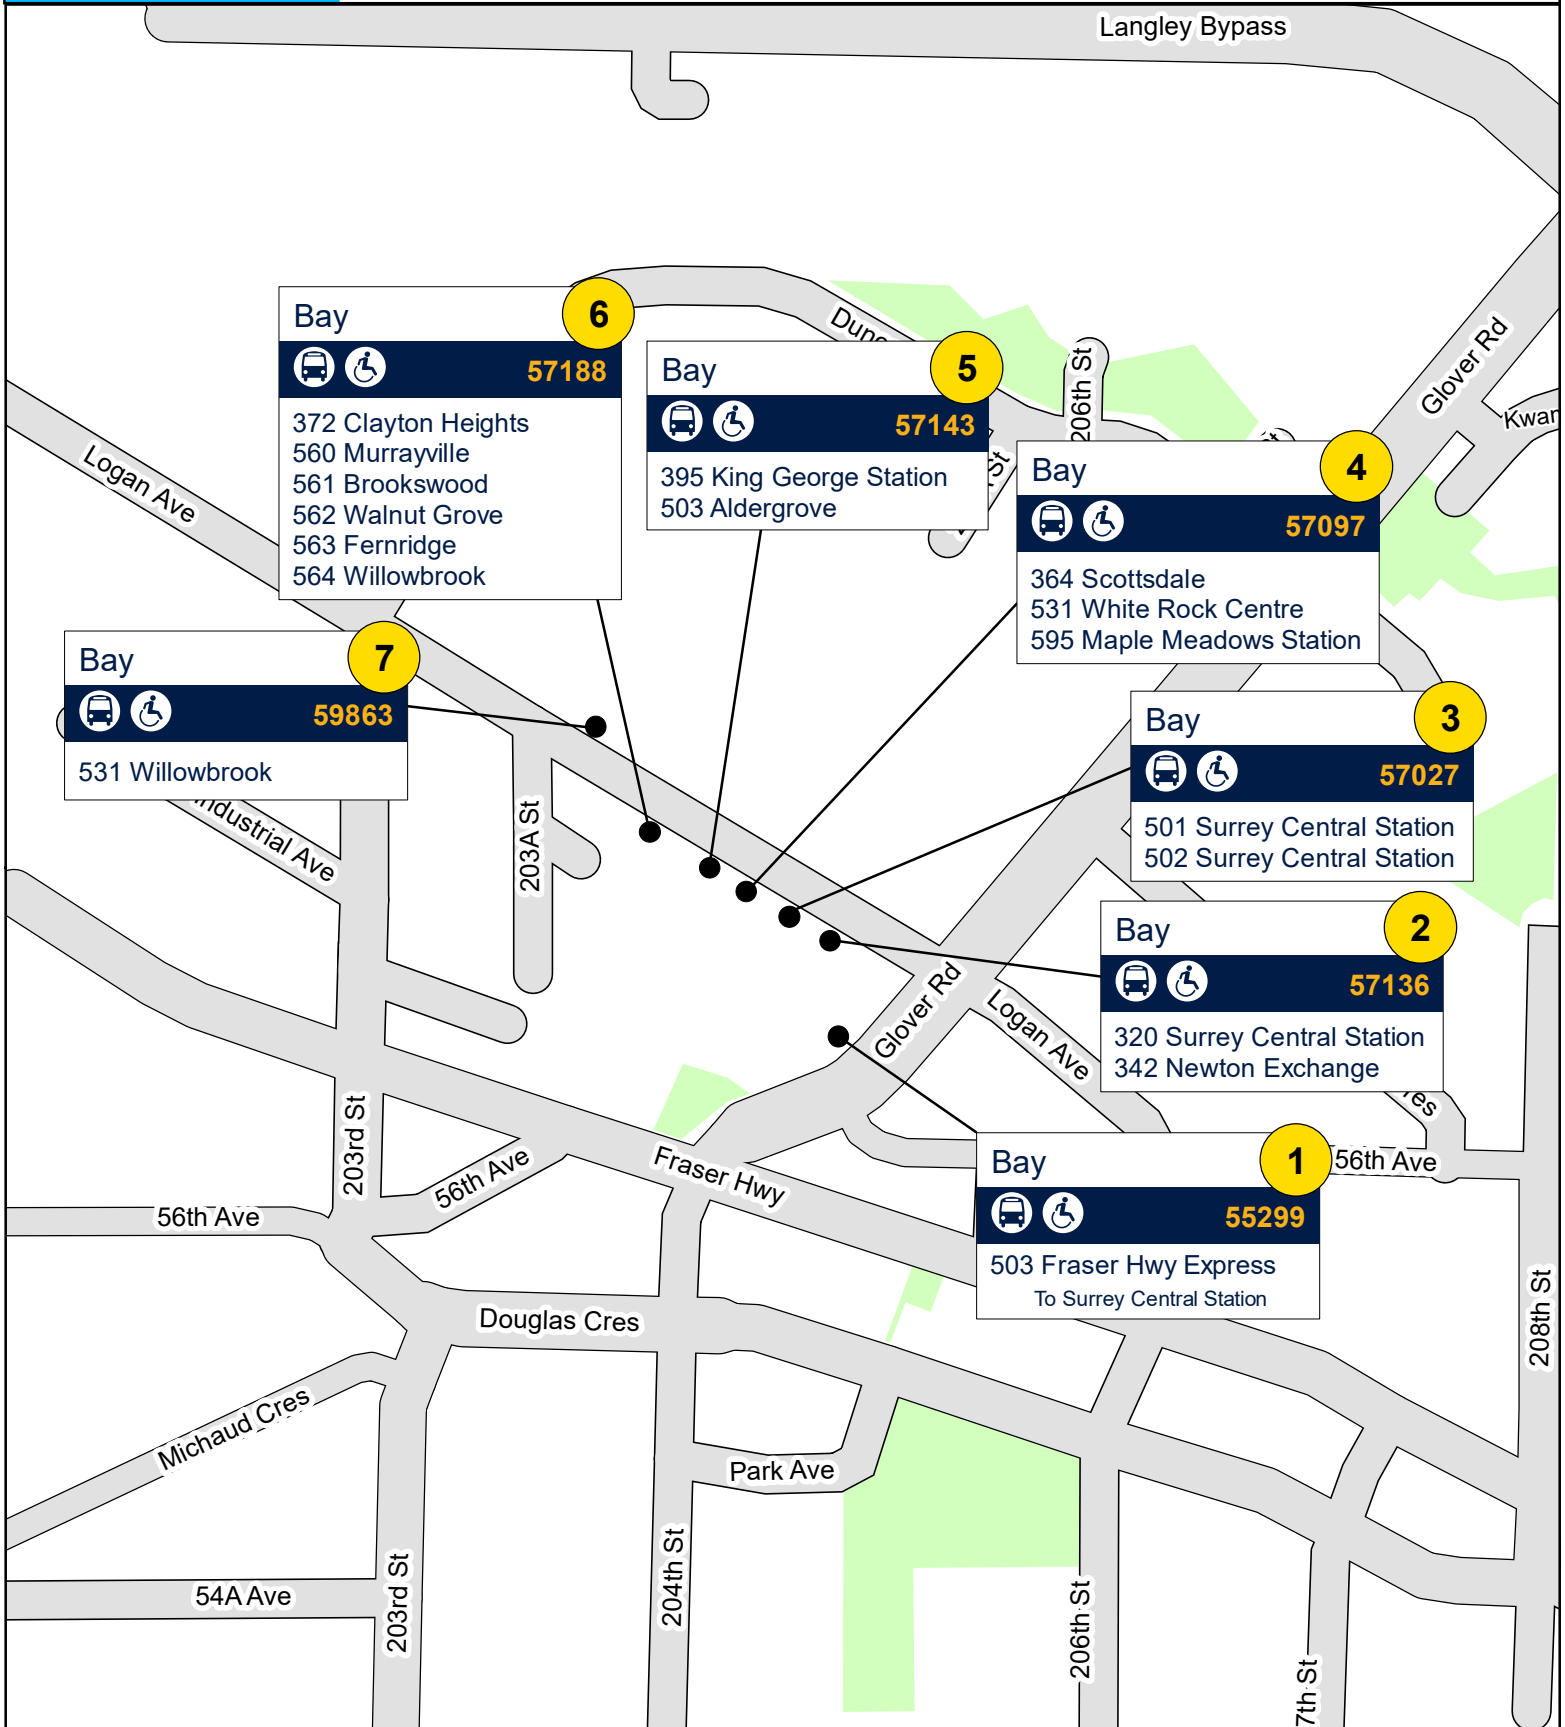

Langley Centre

Glover Rd & Logan Ave, Langley, BC

September 2019

Bay 6

57188

372 Clayton Heights
560 Murrayville
561 Brookwood
562 Walnut Grove
563 Fernridge
564 Willowbrook

Bay 5

57143

395 King George Station
503 Aldergrove

Bay 4

57097

364 Scottsdale
531 White Rock Centre
595 Maple Meadows Station

Bay 7

59863

531 Willowbrook

Bay 3

57027

501 Surrey Central Station
502 Surrey Central Station

Bay 2

57136

320 Surrey Central Station
342 Newton Exchange

Bay 1

55299

503 Fraser Hwy Express
To Surrey Central Station