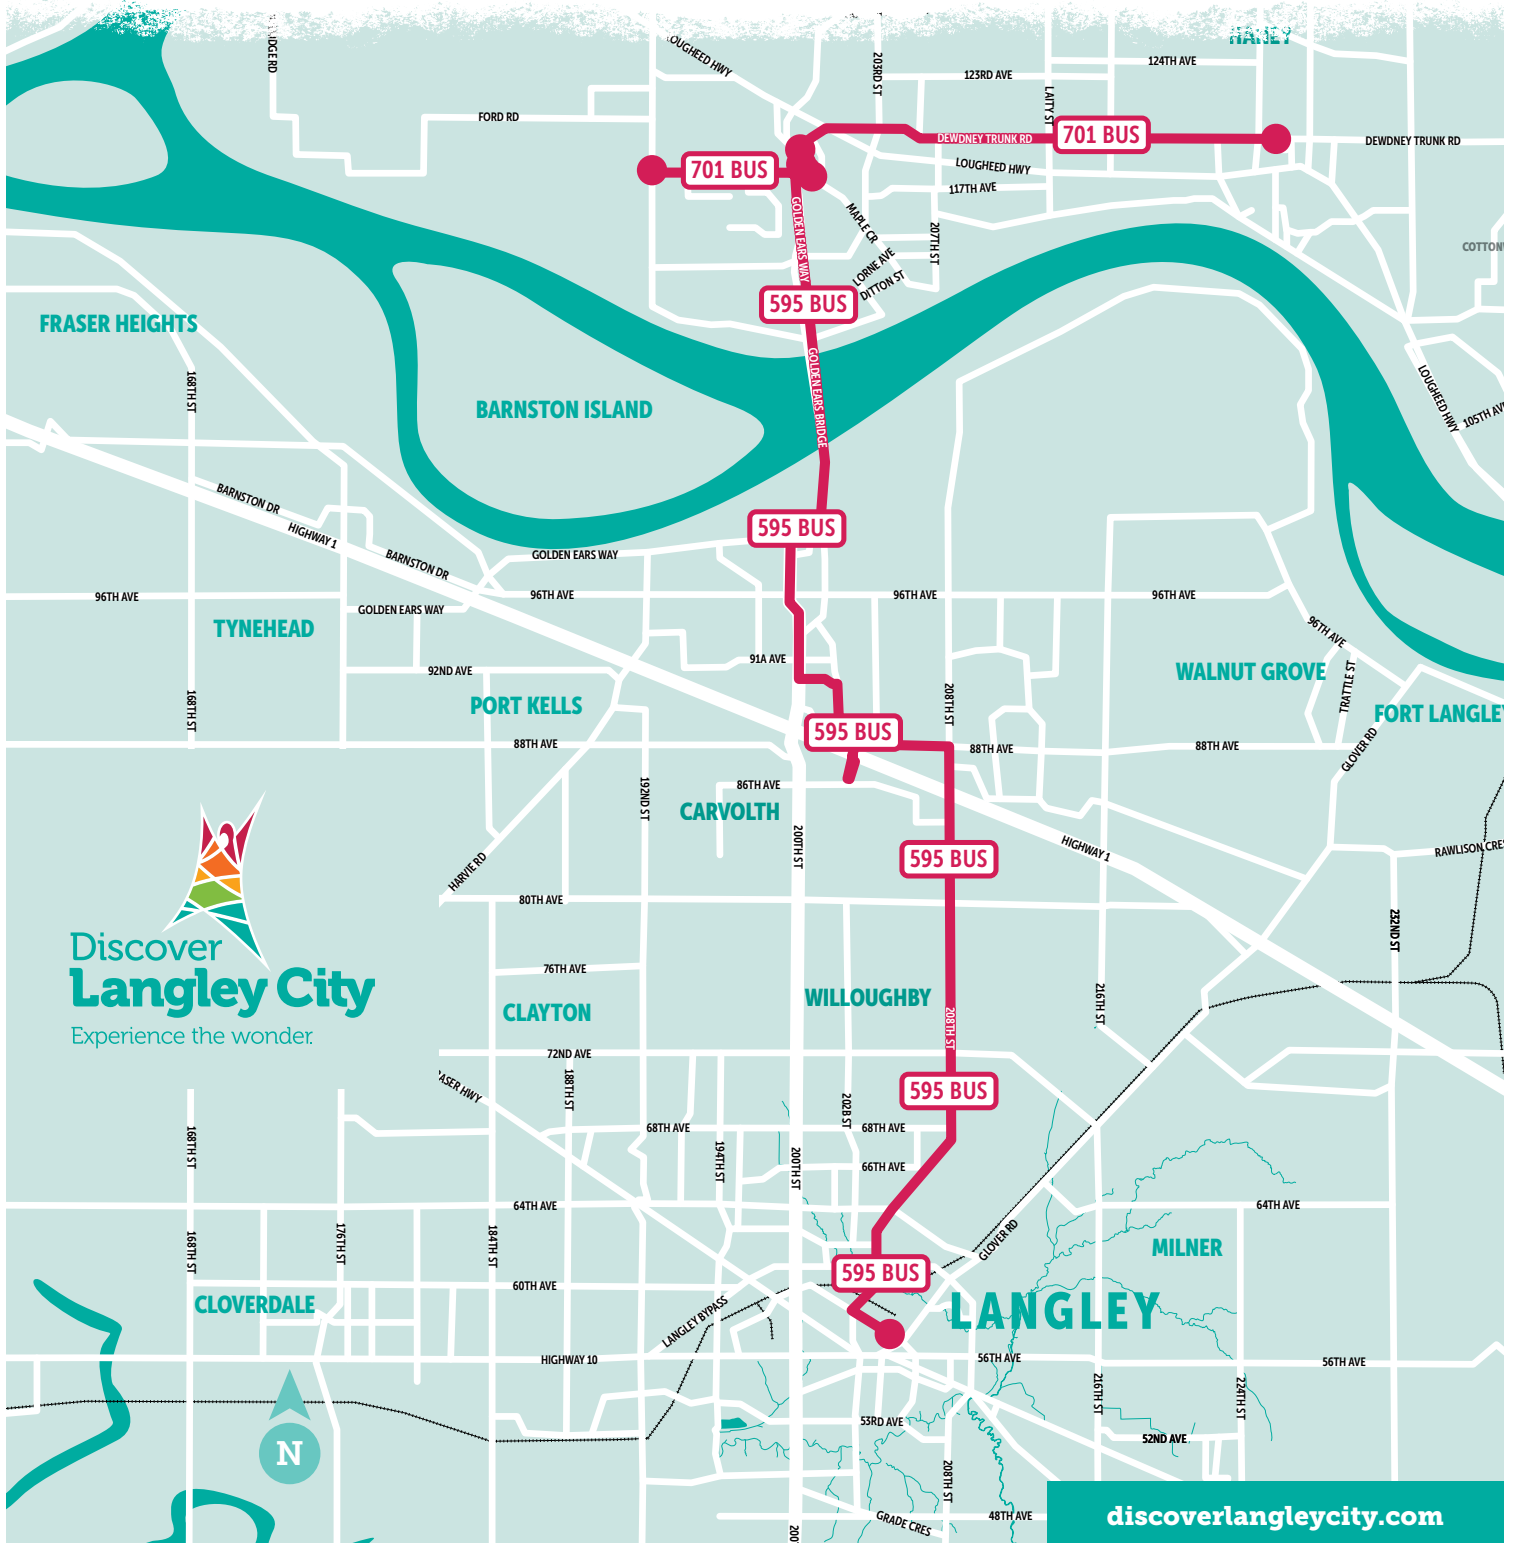

Pitt Meadows/Maple Ridge Bus Route

TO DOWNTOWN LANGLEY

LEGEND

-  Bus route
-  Change buses
-  TransLink Bus number
-  Railroad tracks
-  Water

**Discover
 Langley City**
 Experience the wonder.

discoverlangleycity.com